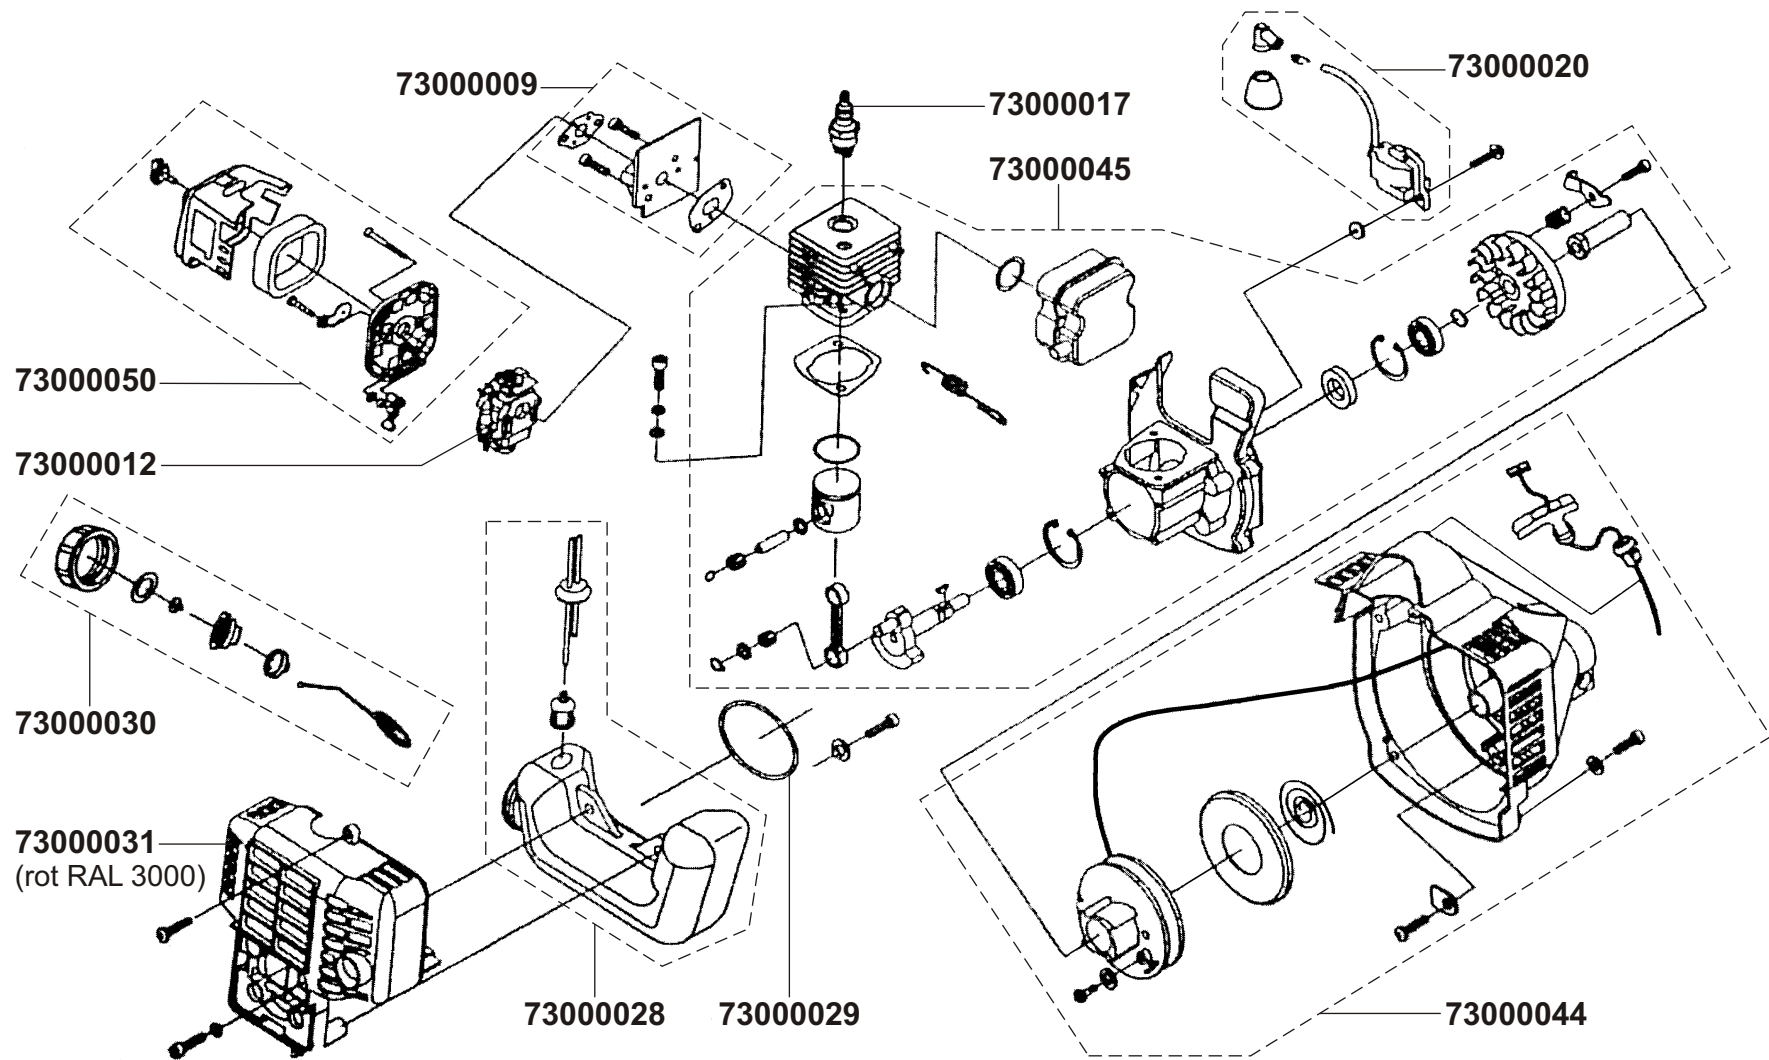

BT 2335 (Model 1E32F-2 Gasoline Engine)

BT 2335 (Model SG 230 Grass Trimmer)